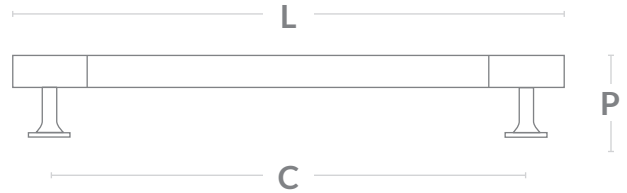

Kingsheath Appliance Pull

| Pull Code | Length (L) | Centres (C) | Projection (P) |
|-----------|---------------|----------------|----------------|
| KIN/APP | 444mm / 17.5" | 384mm / 15.12" | 49mm / 1.9" |