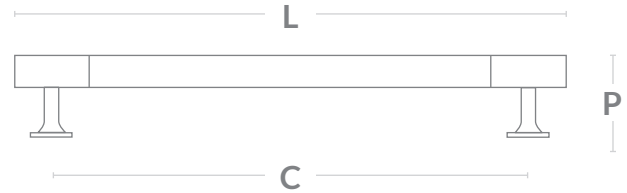

Leebank Appliance Pull

Pull Code	Length (L)	Centres (C)	Projection (P)
LEE/APP	444mm / 17.5"	384mm / 15.12"	49mm / 1.9"

PBL

PBUL

SBL

SBUL

ABL

ABUL