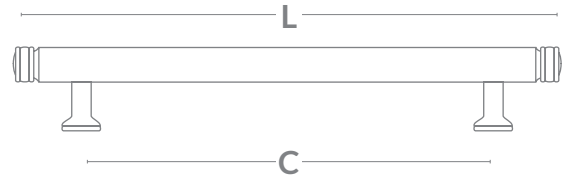

Corona Appliance Pull

Pull Code	Length (L)	Centres (C)
4058/APP	438mm / 17.2"	368mm / 14.5"

PBL

PBUL

SBL

SBUL

ABL

ABUL