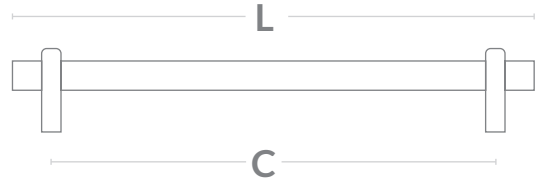

## Arbar Appliance Pull

Pull Code	Length (L)	Centres (C)
ARBAR/APP	416mm / 16.8"	368mm / 14.5"

PBL

PBUL

SBL

SBUL

ABL

ABUL